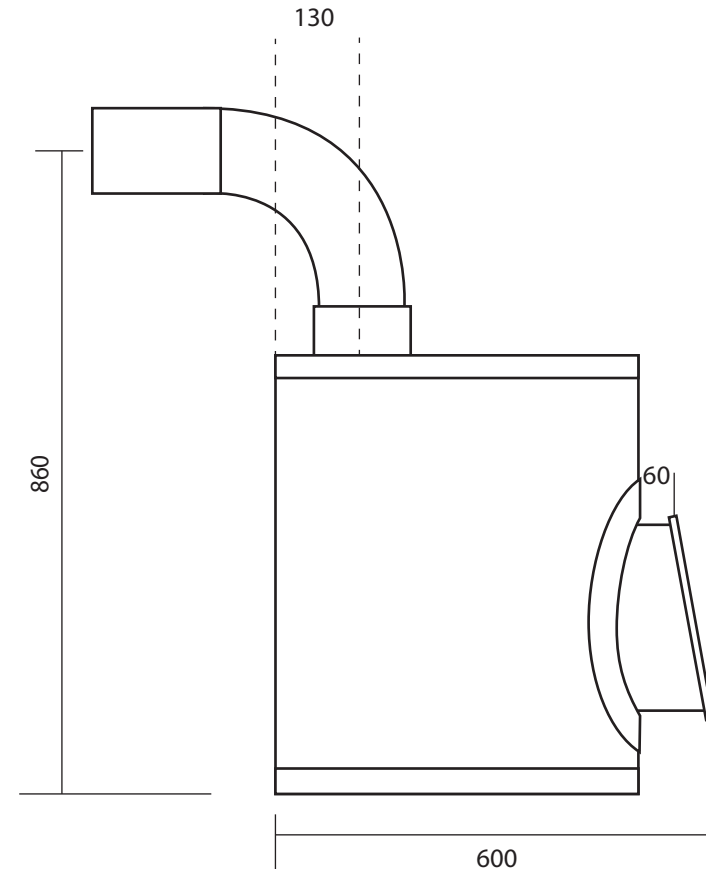

Mini-IKI

Chimney connection height from the bottom of the stove:

- 90 degree pipe 860 mm
- 45 degree pipe max. 1170 mm

IKI wood-burning stove can be installed into a) a brick flue b) ceramic flue or c) an air-ventilated flue. With any other type of flue, please contact the manufacturer to discuss compatibility.

IKI-Kiuas Oy / technical support
tuki@ikikiuas.fi
+358(0)600 550 133 (1,49 €/min + pvm)

IKI
KIUKAISTA KIUKAIN