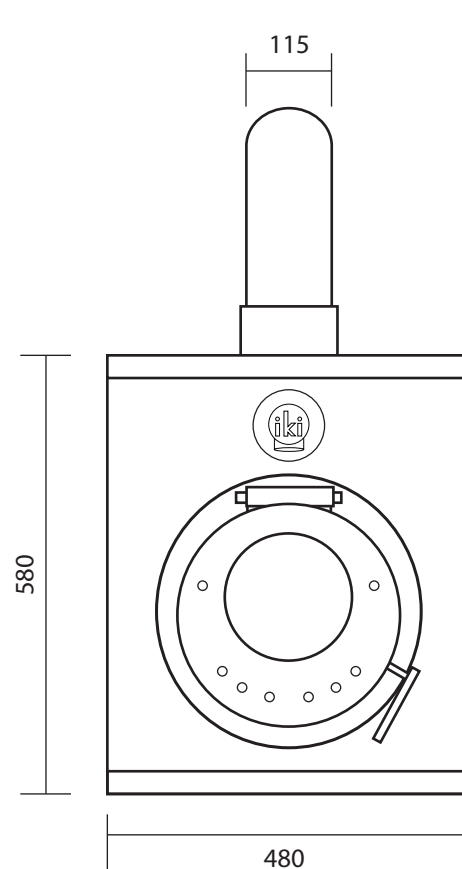

Mini-IKI

Chimney connection height from the bottom of the stove:

- 90 degree pipe 860 mm
- 45 degree pipe max. 1170 mm

IKI wood-burning stove can be installed into a) a brick flue b) ceramic flue or c) an air-ventilated flue. With any other type of flue, please contact the manufacturer to discuss compatibility.

IKI-Kiuas Oy / technical support
tuki@ikikiuas.fi
+358(0)600 550 133 (1,49 €/min + pvm)

IKI
KIUKAISTA KIUKAIN