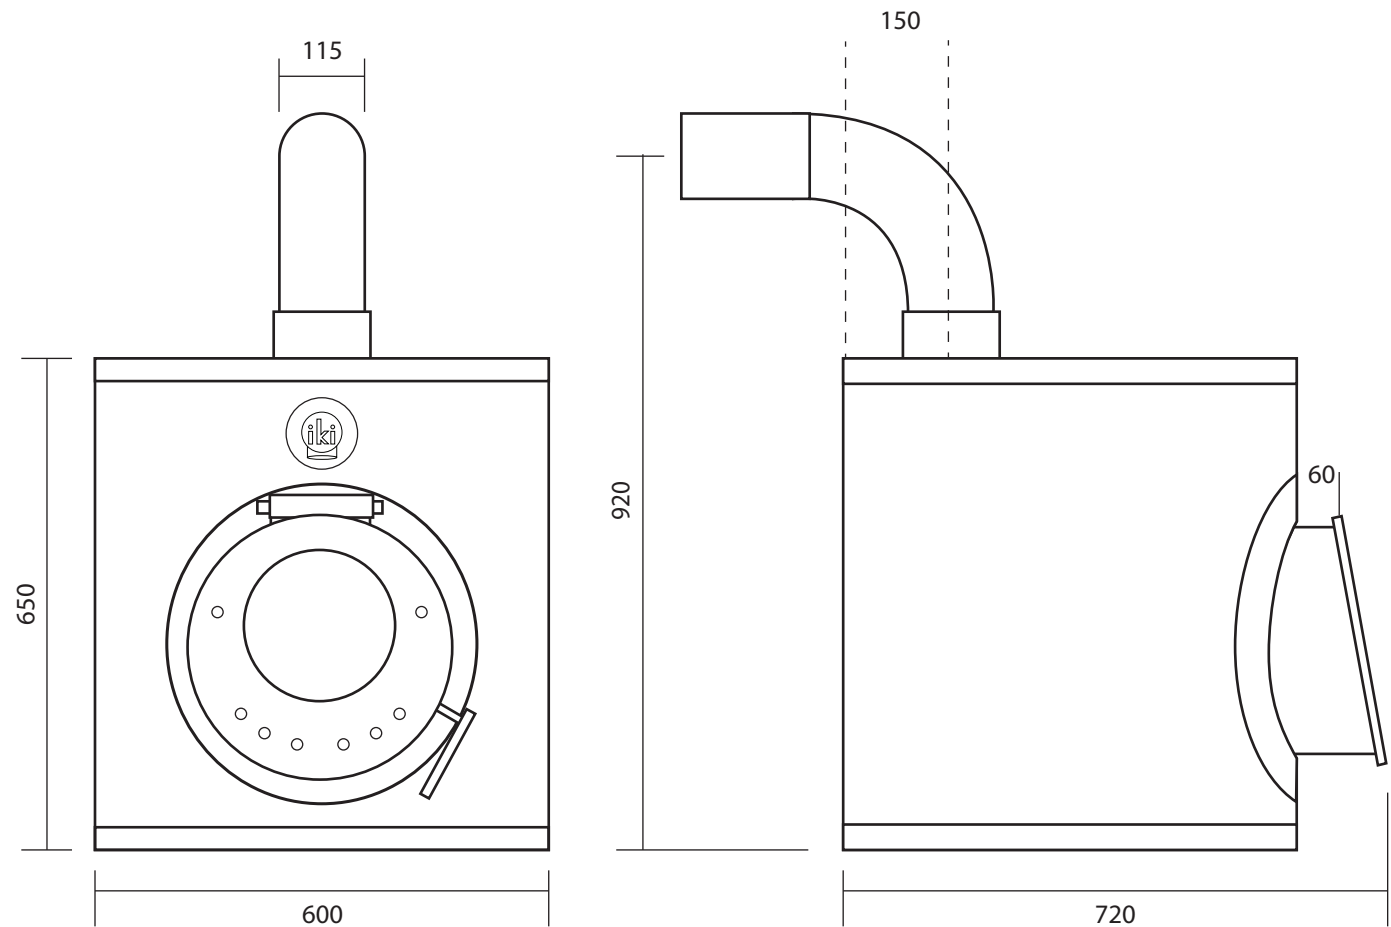

Original IKI

Chimney connection height from the bottom of the stove:

- 90 degree pipe 920 mm
- -- 45 degree pipe max. 1170 mm

IKI wood-burning stove can be installed into a) a brick flue b) ceramic flue or c) an air-ventilated flue. With any other type of flue, please contact the manufacturer to discuss compatibility.

IKI-Kiuas Oy / technical support
tuki@ikikiuas.fi
+358(0)600 550 133 (1,49 €/min + pvm)

IKI
KIUKAISTA KIUKAIN